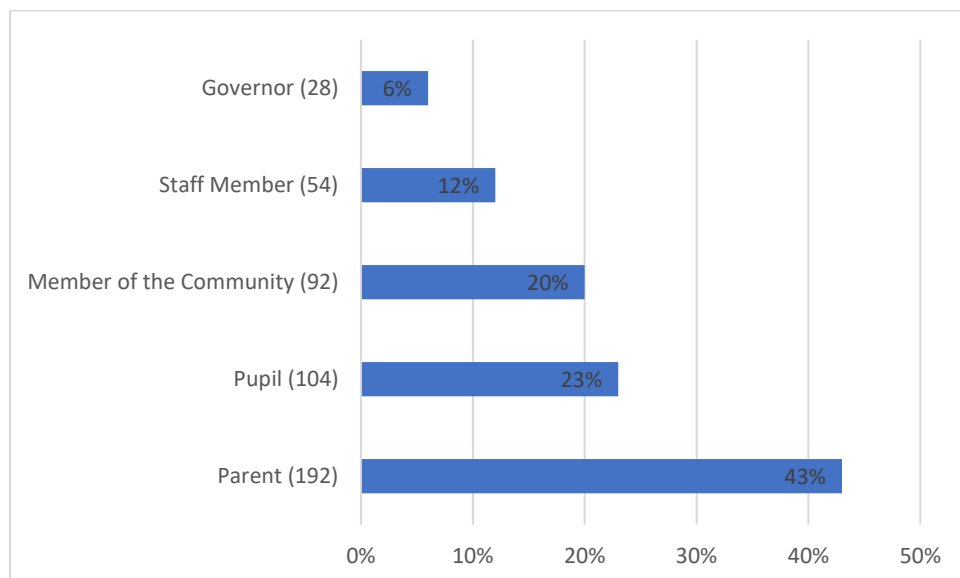

New Hawthorn 3 - 16 School

This report was generated on 04/04/23. Overall 454 respondents completed this questionnaire.

The postcode section was not mandatory and 73 respondents left this section blank.

I am completing this survey as a (Please tick the applicable boxes):

What is your postcode?

CF37 4RL, CF15 7RW, CF15 7QA, CF37 4DL, CF15 7QA, CF37 5DF, CF37 1RS, CF37 5LR, CF37 5HG, CF15 7SW, CF37 5DP, CF37 1RQ, CF37 3PS, CF15 7SA, CF15 7QA, CF38 1RW, CF37 1NW, CF37 5AL, CF37 4SG, CF38 1DP, CF37 5AN, CF37 5AN, CF57 4EN, CF37 5AL, CF37 5AU, CF37 1AE, CF37 2DL, CF37 5NY, CF37 4AU, CF37 5RR, CF37 5NH, CF46 5LD, CF15 7SW, CF37 3NY, CF38 1AJ, CF37 5AL, CF37 5BD, CF37 1RN, CF37 1TY, CF37 5BN, CF37 5AP, CF45 3RA, CF37 2DH, CF37 5PR, CF46 6NP,