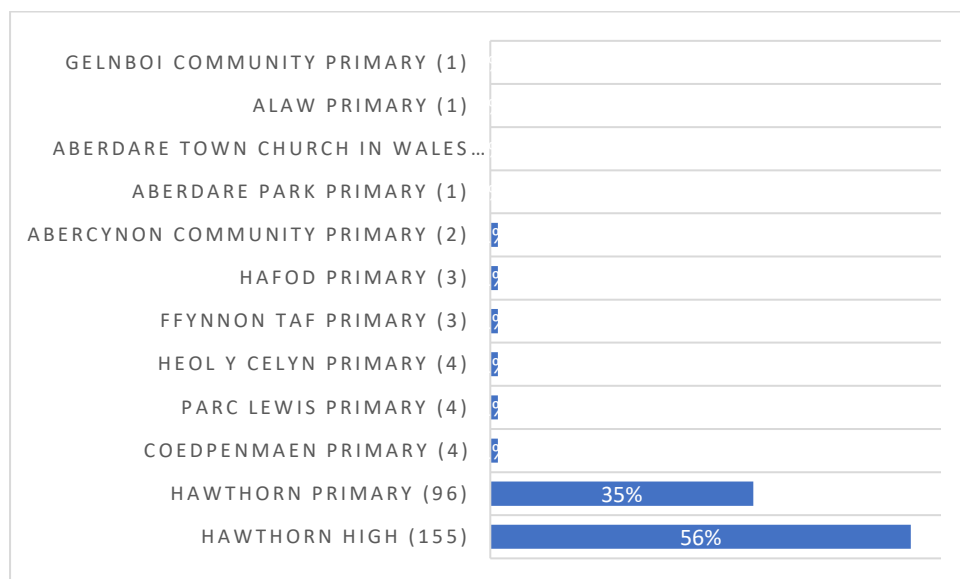

New Hawthorn 3 - 16 School

This report was generated on 04/04/23. Overall 454 respondents completed this questionnaire.

The postcode section was not mandatory and 73 respondents left this section blank.

I am completing this survey as a (Please tick the applicable boxes):

What is your postcode?

CF37 4RL, CF15 7RW, CF15 7QA, CF37 4DL, CF15 7QA, CF37 5DF, CF37 1RS, CF37 5LR, CF37 5HG, CF15 7SW, CF37 5DP, CF37 1RQ, CF37 3PS, CF15 7SA, CF15 7QA, CF38 1RW, CF37 1NW, CF37 5AL, CF37 4SG, CF38 1DP, CF37 5AN, CF37 5AN, CF57 4EN, CF37 5AL, CF37 5AU, CF37 1AE, CF37 2DL, CF37 5NY, CF37 4AU, CF37 5RR, CF37 5NH, CF46 5LD, CF15 7SW, CF37 3NY, CF38 1AJ, CF37 5AL, CF37 5BD, CF37 1RN, CF37 1TY, CF37 5BN, CF37 5AP, CF45 3RA, CF37 2DH, CF37 5PR, CF46 6NP,